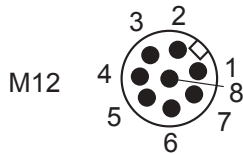

ELK8

Pinout
Conexiones

Pins	Thread	DESC.	Cod.
8	M12	ELK8112-0-9-1Y07461	79703
8	M12	ELK8-2M-P00-1Y07462	79705

M8M03

Pins	Thread	DESC.	Cod.
3	M8	M8-M03L-1Y13391	79704
3	M8	M8-M03T-1Y06722	79161