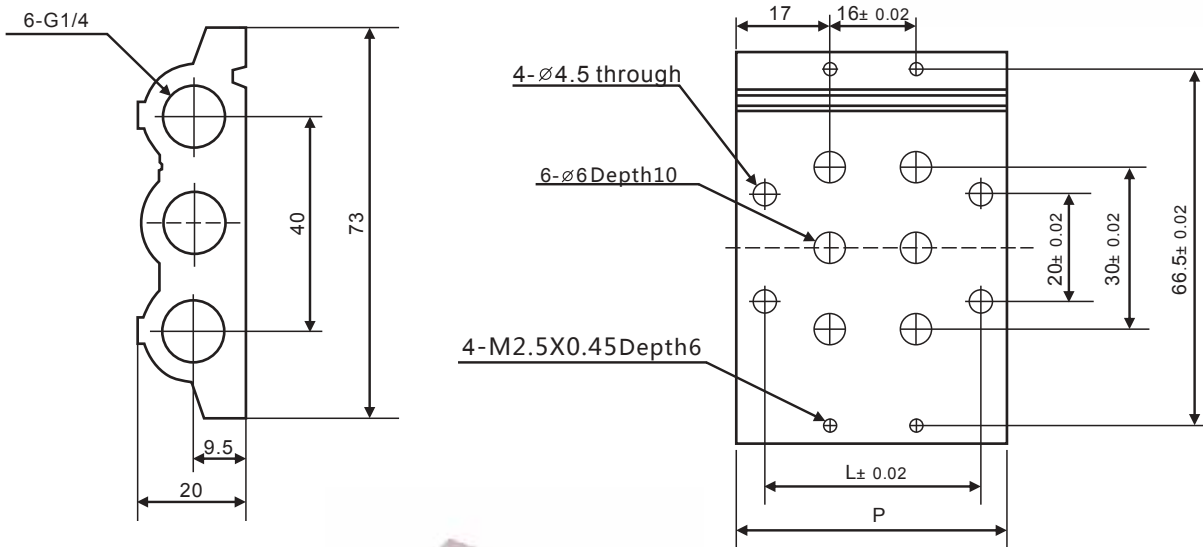

# VUVG-1/8

Manifold  
Base multiple

L	P	ROW	DESC.	COD.
40	50	2	VUVG1/8-LK-2F-1Y06289	79470
56	66	3	VUVG1/8-LK-3F-1Y06290	79471
72	82	4	VUVG1/8-LK-4F-1Y06291	79472
88	98	5	VUVG1/8-LK-5F-1Y06292	79473
104	114	6	VUVG1/8-LK-6F-1Y06293	79474
120	130	7	VUVG1/8-LK-7F-1Y06294	79756
136	146	8	VUVG1/8-LK-8F-1Y06042	79757
152	162	9	VUVG1/8-LK-9F-1Y07453	79758
168	178	10	VUVG1/8-LK-10F-1Y06295	79759